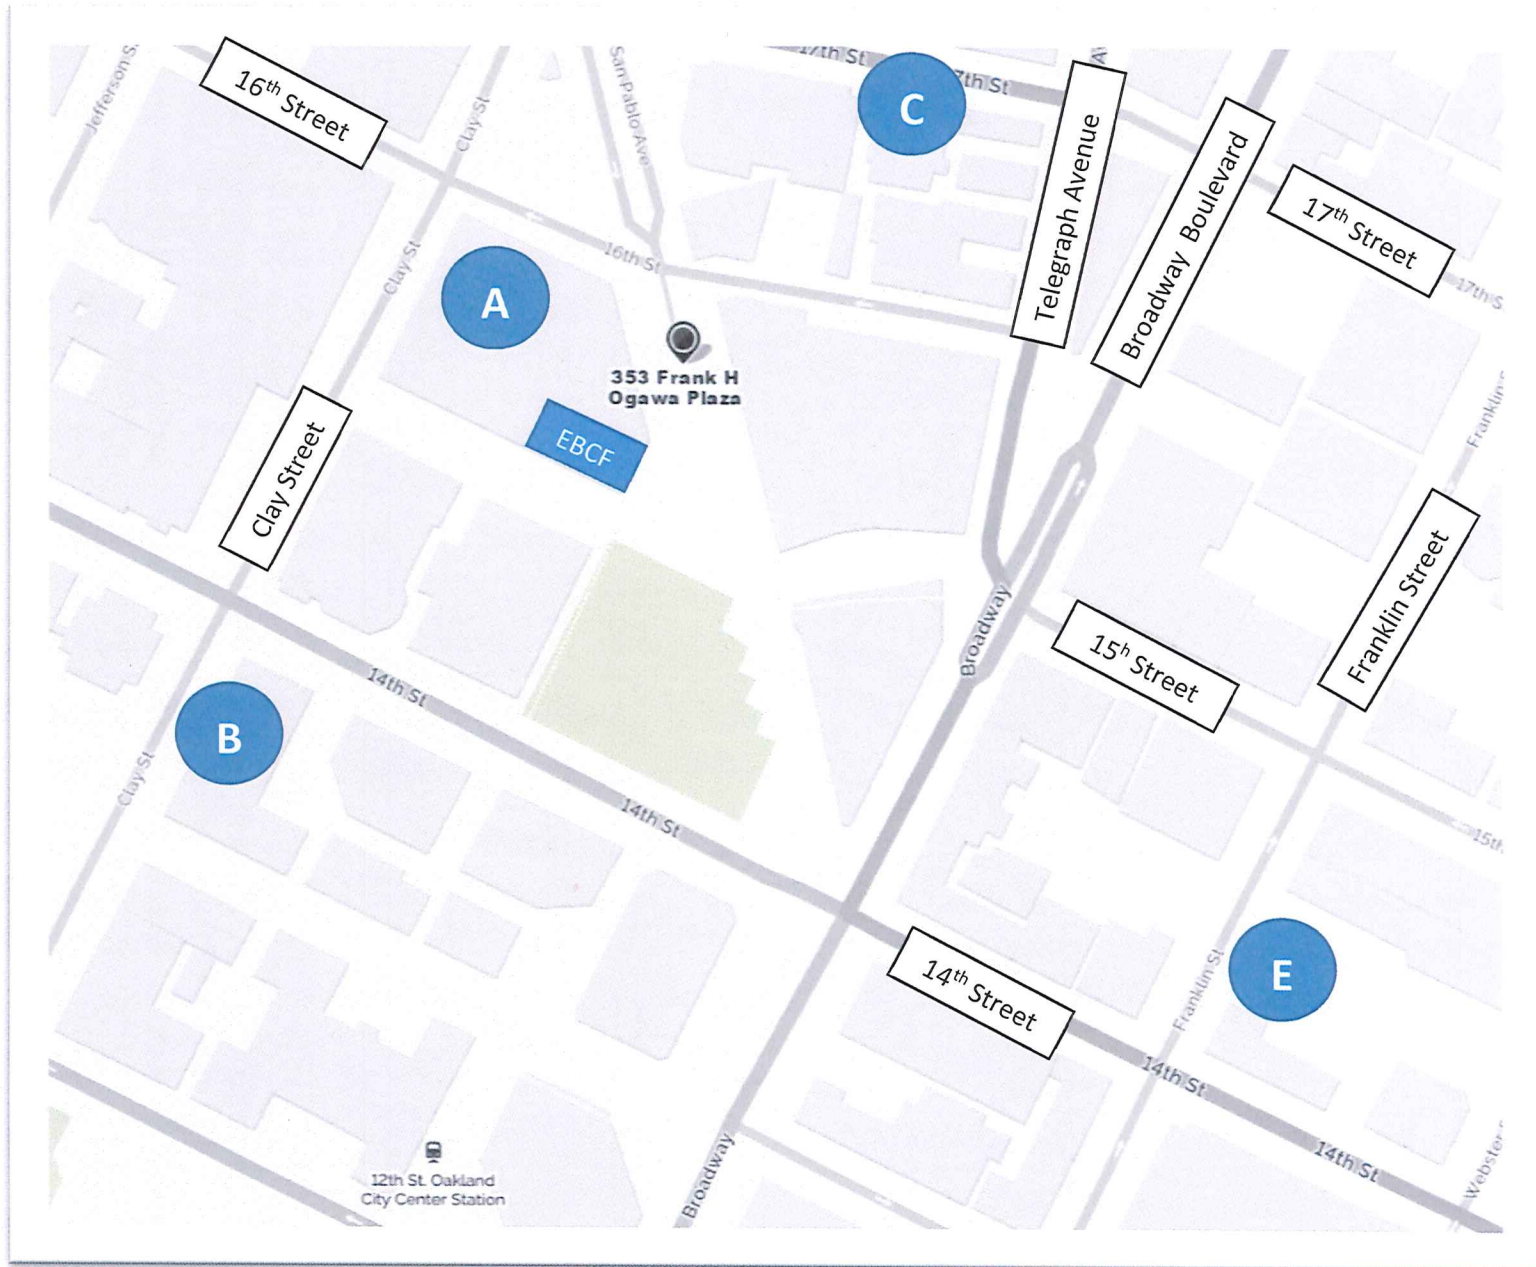

# Downtown Oakland Parking Garages

Garage details on the next page

	<b>Garage</b>	<b>Time</b>	<b>Price</b>	<b>Payment</b>
<b>A</b>	<b>Dalziel Garage</b> 250 Frank H. Ogawa Plaza Oakland, CA 94612 510-874-7170	<b>Monday-Friday</b> 7:00 am-1:00 am <b>Saturday</b> 7:00 am-1:00 am	<b>Monday-Friday</b> 15 min. - \$ 1.00 Day - \$36.00 <b>Saturday</b> <b>Free</b>	Credit Cards
<b>B</b>	<b>Ampco System Parking</b> 525 14th St Oakland, CA 94612 510-834-3985	<b>Monday-Friday</b> 5:00 am-11:00 pm	<b>Monday-Friday</b> 20 Min - \$2.00	Credit Cards
		<b>Saturday-Sunday</b> 8:00 am-6:00 pm	Max - \$35.00	
<b>C</b>	<b>Rotunda Garage</b> 17th Street, Oakland, CA 94612 (510) 444-7412	<b>Monday-Friday</b> 7:00 am-8:00 pm	30 Min. - \$4.00	Cash or credit card
			1 Hr. - \$8.00	
			24 Hrs. - \$28.00	
<b>E</b>	<b>Douglas Parking LLC</b> 1405 Franklin St Oakland, CA 94612 510-444-7412	<b>Monday-Friday</b> 24 hrs	Flat Rate - \$13	Cash or Phone Quick Pay users can pay by calling 980-225-1000 (Location ID 1033)